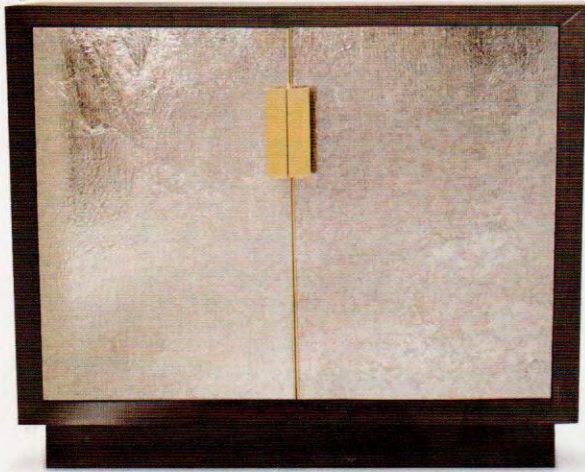

FLORIDA DESIGN

THE MAGAZINE FOR FINE INTERIOR DESIGN & FURNISHINGS

VOLUME 28#1

Magnificent Florida Homes

erinn v. custom

Designer Erin V., left, presents the "Plaza Cabinet" in a beveled walnut wood frame with soft-close doors faced in her signature "Waterfall Mirror" with champagne undertones. erinnv.com

bubbly design

Natural geodes and pyrite inspire artist Erin Sullivan's "Bubble Table," courtesy of Todd Merrill Studio, that is styled with two gleaming bronze towers spilling "bubbles" under a glass top. toddmerrillstudio.com

badgley mischka home

From Badgley Mischka Home, the luxurious "Monterey Sofa" combines sophisticated style and comfort with a minimal touch of sleek brass artistic detailing in a white lacquered wood frame. badgleymischkahome.com