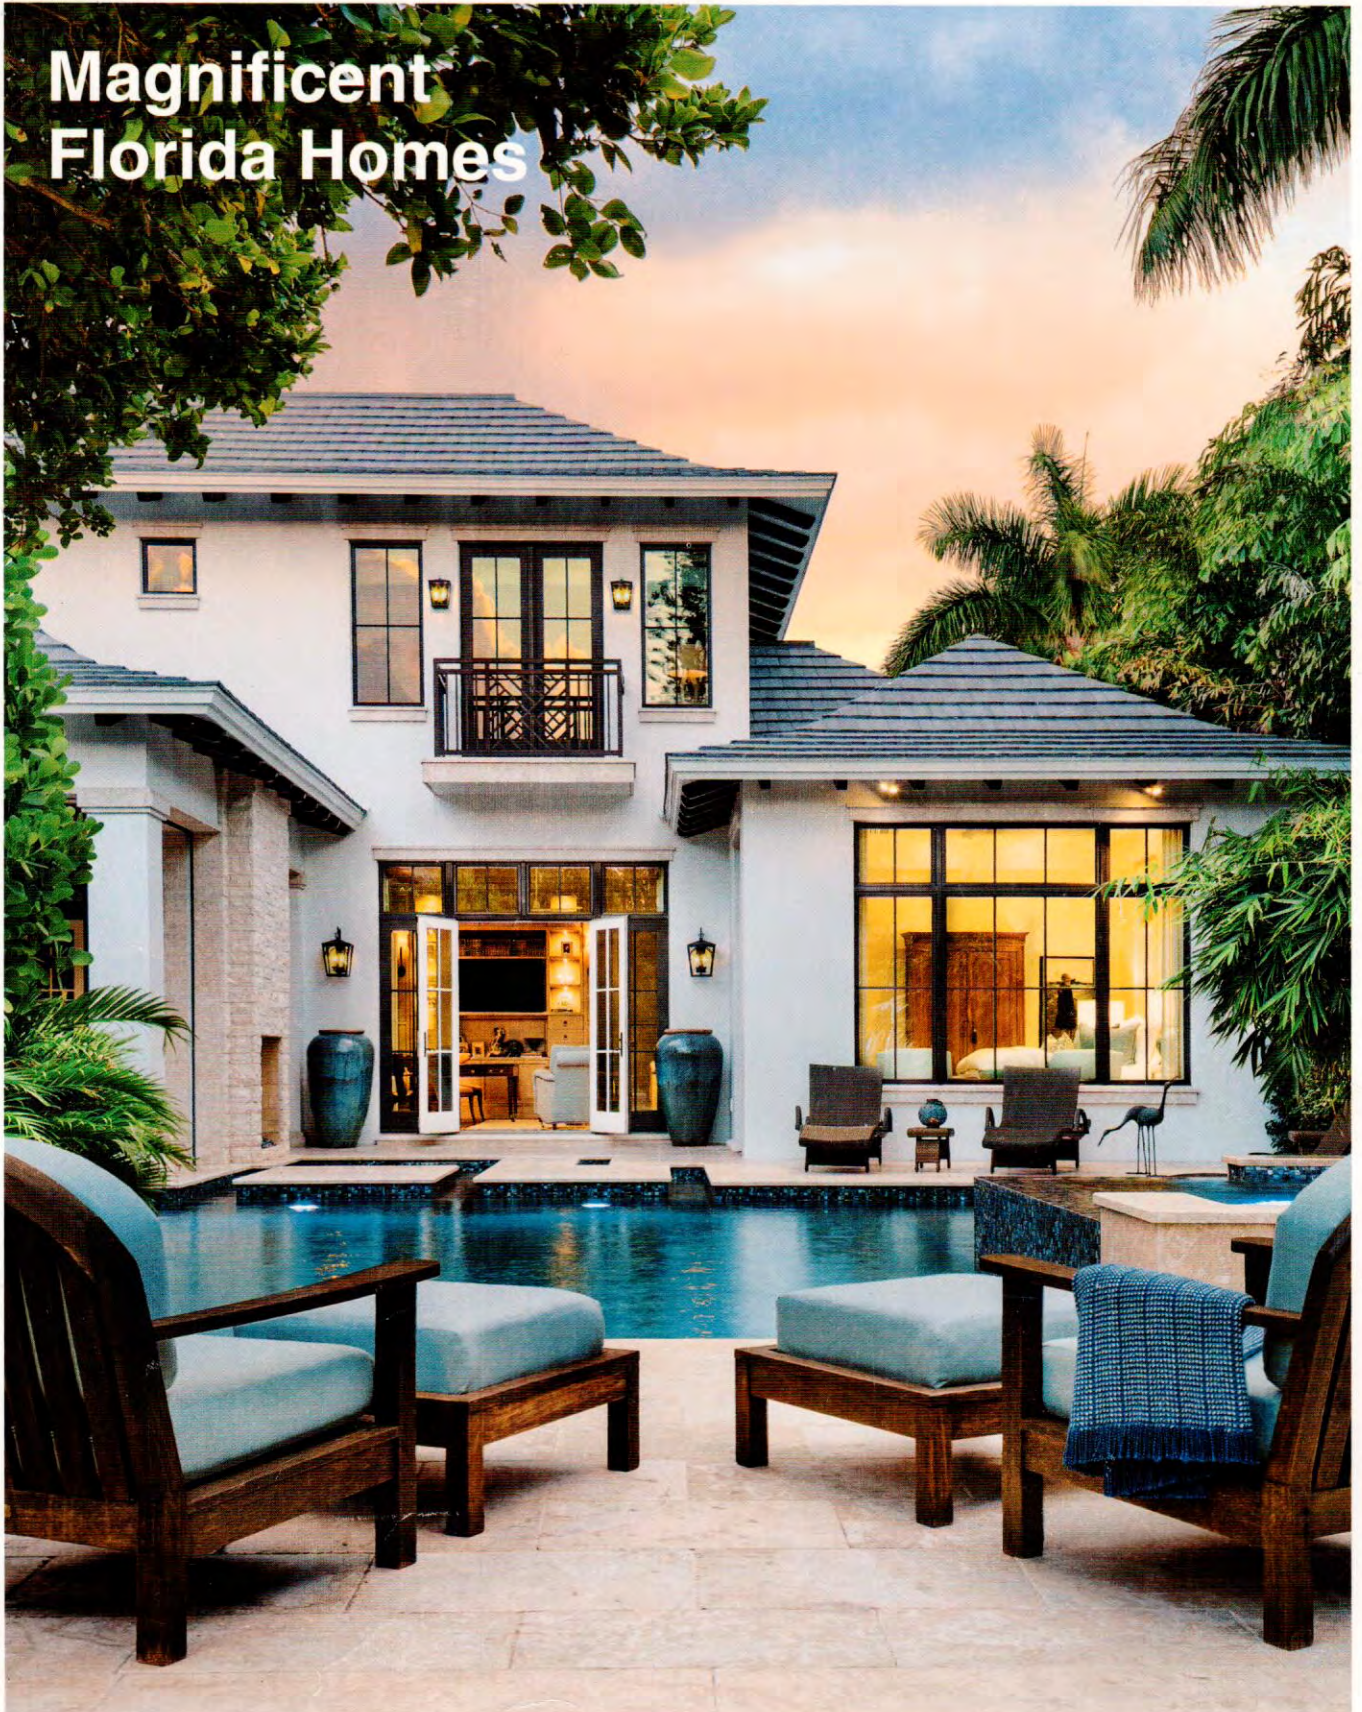

FLORIDA DESIGN

THE MAGAZINE FOR FINE INTERIOR DESIGN & FURNISHINGS

VOLUME 28#1

Magnificent Florida Homes

erinn v. custom

Designer Erin V., left, presents the "Plaza Cabinet" in a beveled walnut wood frame with soft-close doors faced in her signature "Waterfall Mirror" with champagne undertones. erinnv.com

badgley mischka home

From Badgley Mischka Home, the luxurious "Monterey Sofa" combines sophisticated style and comfort with a minimal touch of sleek brass artistic detailing in a white lacquered wood frame. badgleymischkahome.com