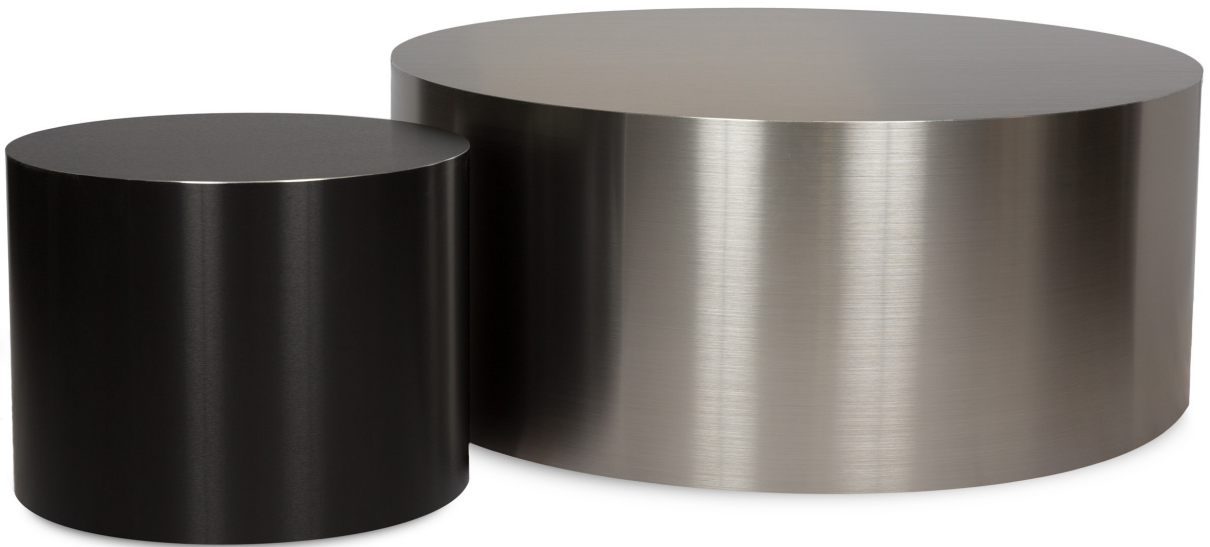

ERINN V.

MONROE XL TABLE SET

Shown In: Brushed Black on Petite, Brushed Silver on Large

Finishes: Walnut, Oak, Brushed Brass, Brushed Bronze, Brushed Black, Brushed Silver

Info: Sold In a Set of Two as Shown, Select Up to Two Finishes per Set from Brushed Metal and Wood Categories
Specify Finish Selection Per Table, Available in Custom Sizes and Configurations